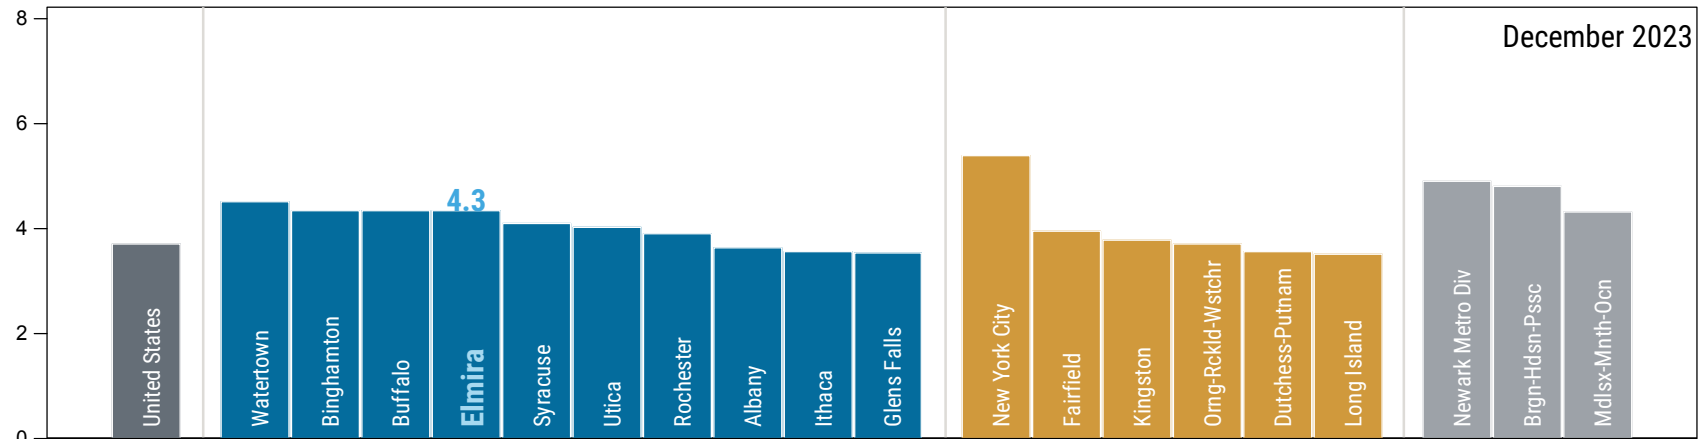

Unemployment Rate by Metro Area

Percent

Sources: U.S. Bureau of Labor Statistics; Moody's Economy.com.