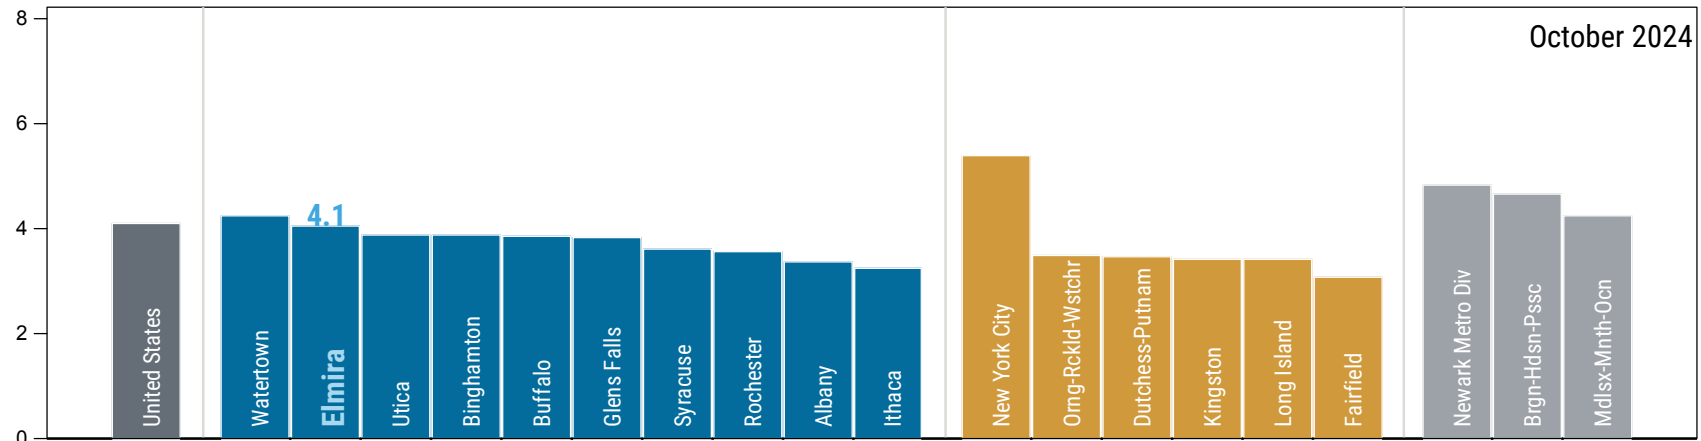

Unemployment Rate by Metro Area

Percent

Sources: U.S. Bureau of Labor Statistics; Moody's Economy.com.