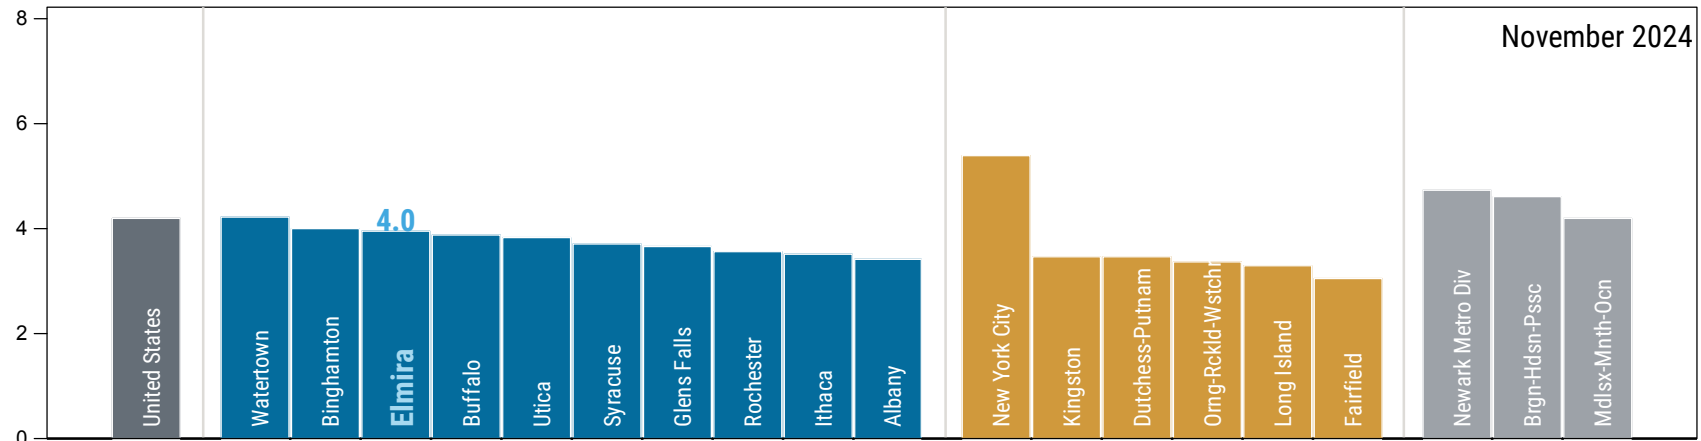

Unemployment Rate by Metro Area

Percent

Sources: U.S. Bureau of Labor Statistics; Moody's Economy.com.