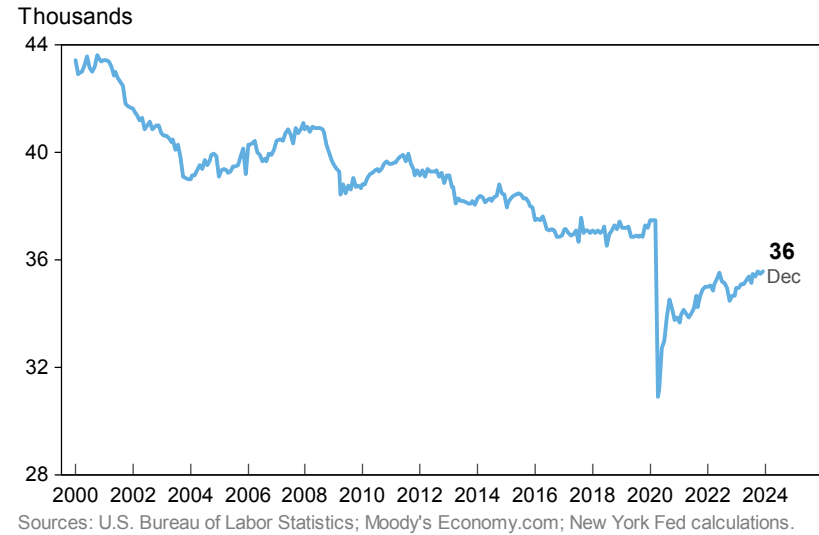

Employment