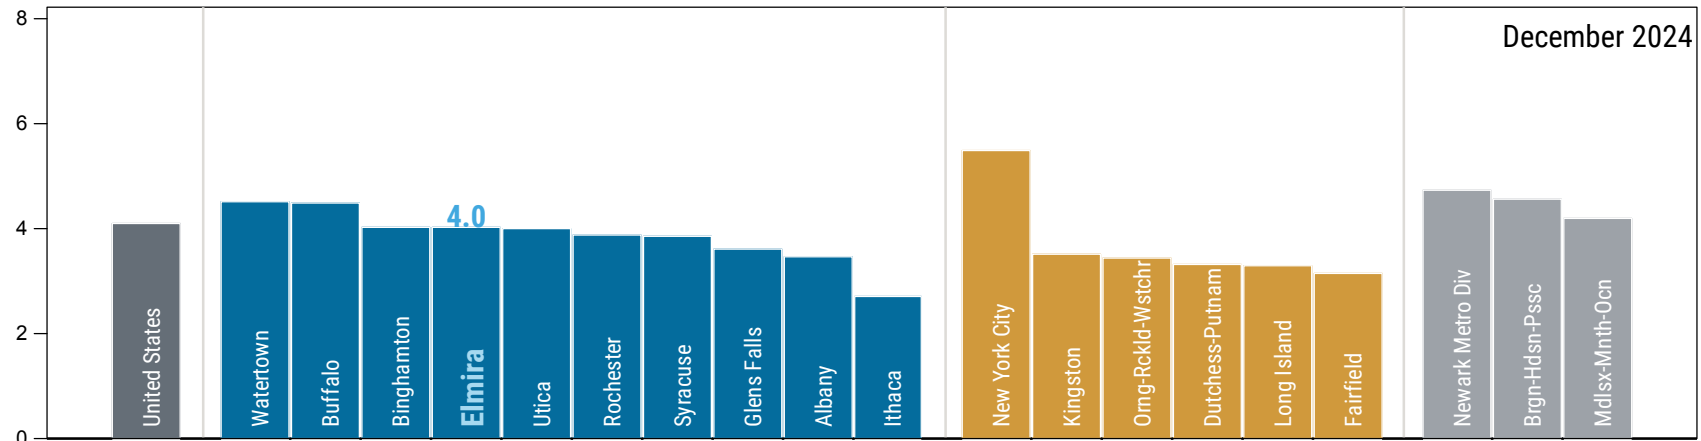

Unemployment Rate by Metro Area

Percent

Sources: U.S. Bureau of Labor Statistics; Moody's Economy.com.