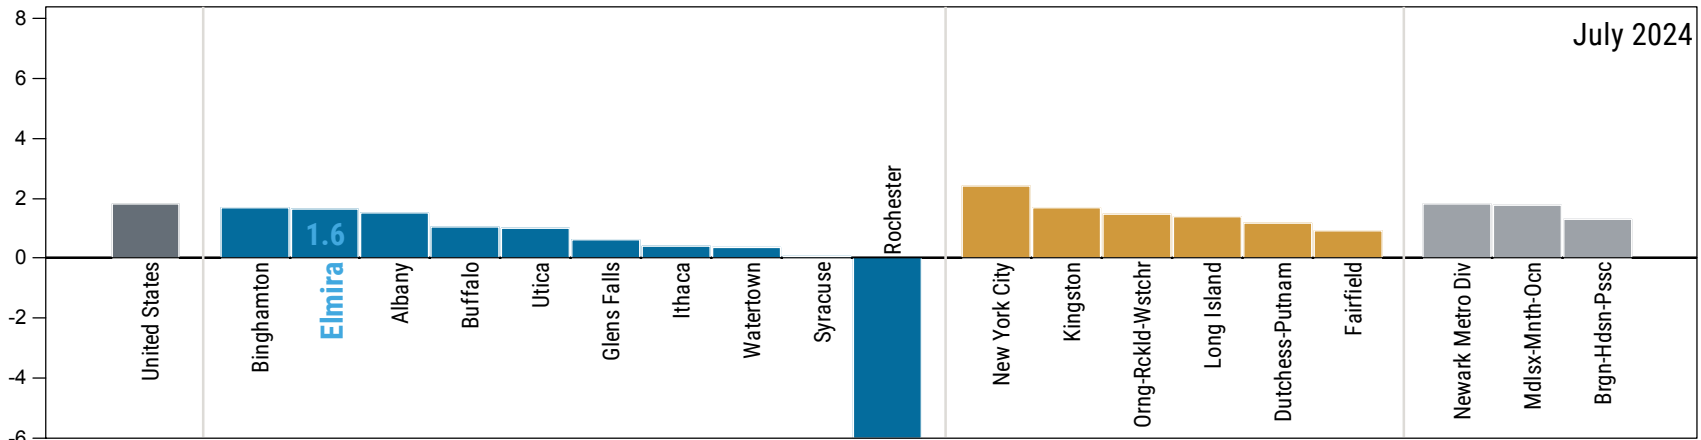

Elmira Metro Economic Indicators

Annual Employment Change by Metro Area

Percent

Sources: U.S. Bureau of Labor Statistics; Moody's Economy.com. Note: Data are early benchmarked by New York Fed staff. Note: Employment change calculated as last 12 months over previous 12 months.