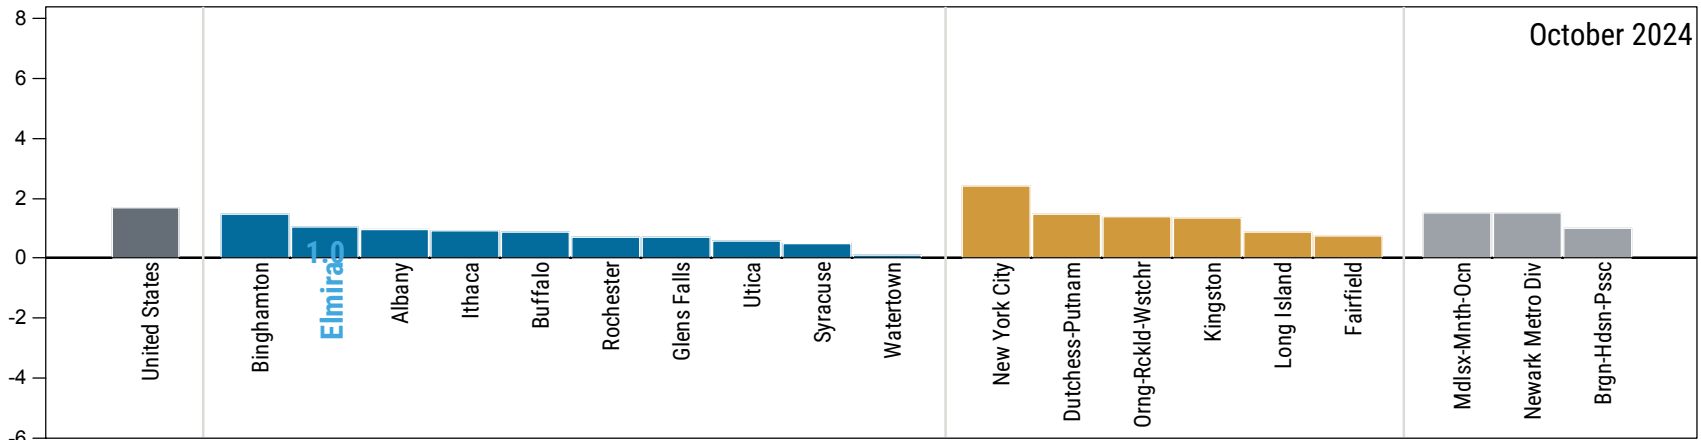

Elmira Metro Economic Indicators

Annual Employment Change by Metro Area

Percent

Sources: U.S. Bureau of Labor Statistics; Moody's Economy.com. Note: Data are early benchmarked by New York Fed staff. Note: Employment change calculated as last 12 months over previous 12 months.