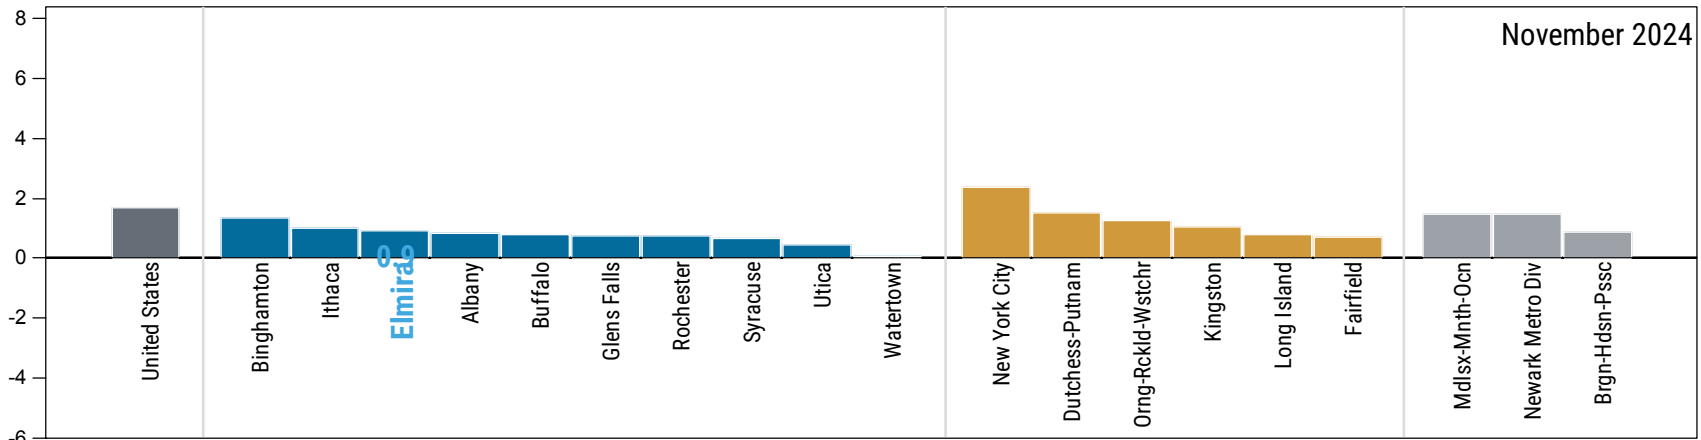

Elmira Metro Economic Indicators

Annual Employment Change by Metro Area

Percent

Sources: U.S. Bureau of Labor Statistics; Moody's Economy.com. Note: Data are early benchmarked by New York Fed staff. Note: Employment change calculated as last 12 months over previous 12 months.