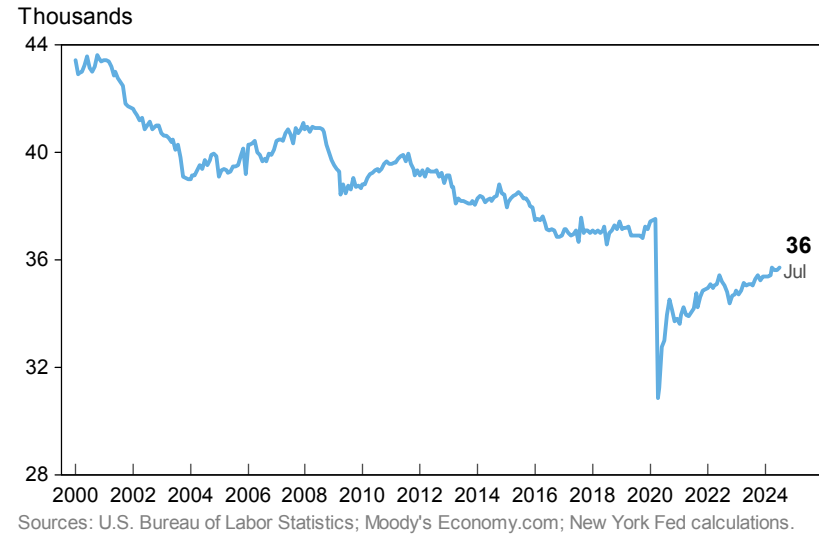

Employment