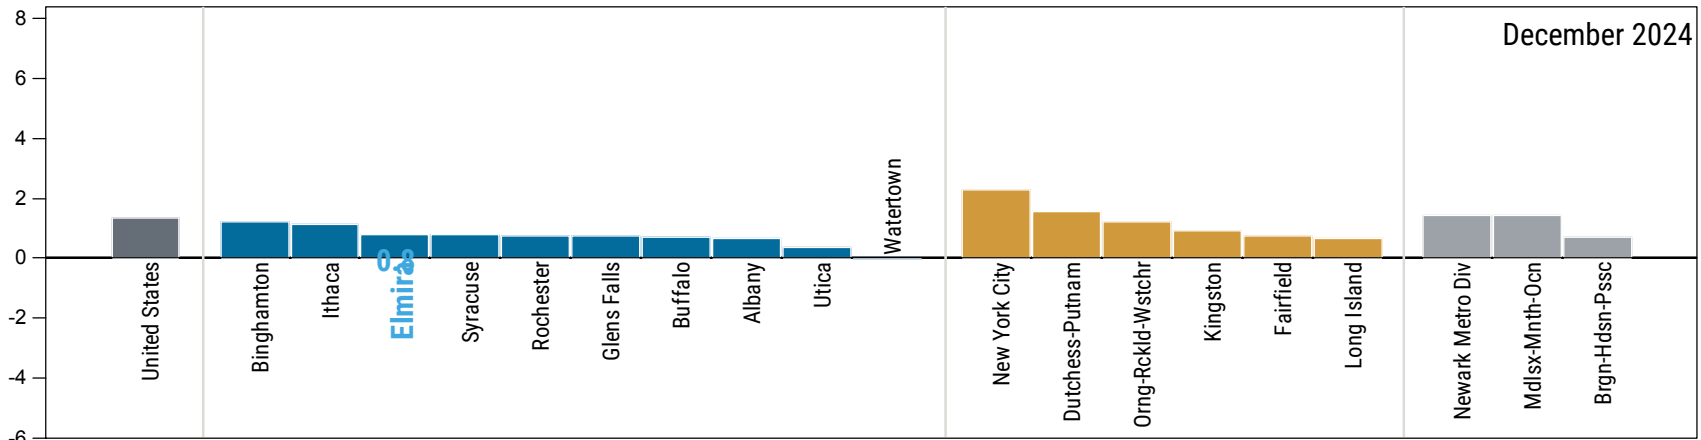

Elmira Metro Economic Indicators

Annual Employment Change by Metro Area

Percent

Sources: U.S. Bureau of Labor Statistics; Moody's Economy.com. Note: Data are early benchmarked by New York Fed staff. Note: Employment change calculated as last 12 months over previous 12 months.