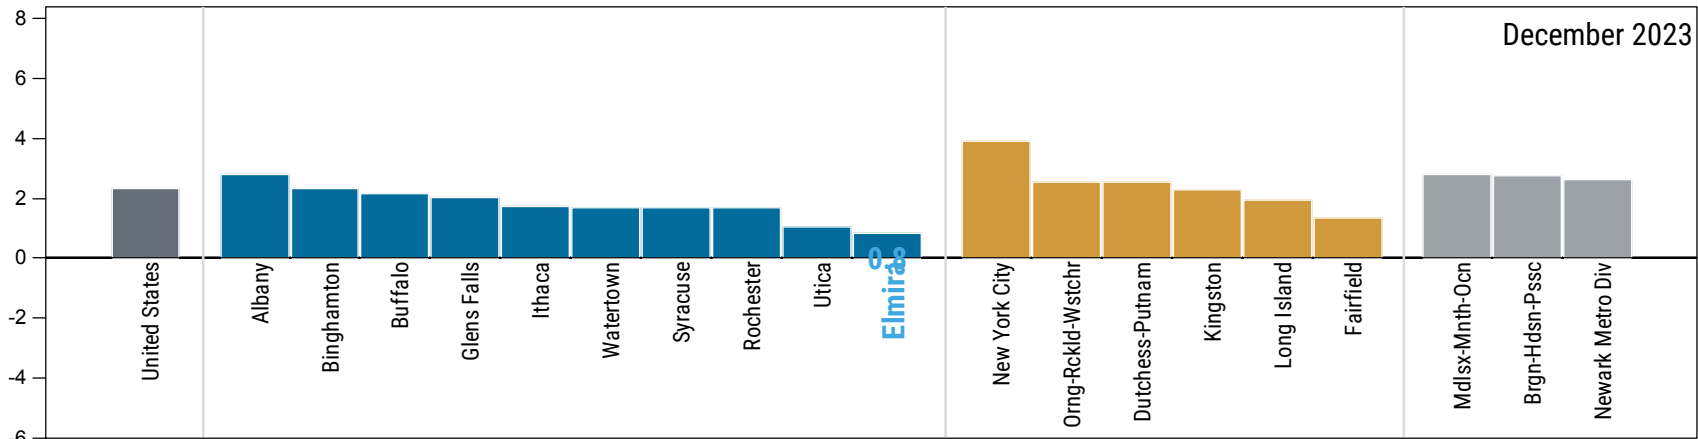

Elmira Metro Economic Indicators

Annual Employment Change by Metro Area

Percent

Sources: U.S. Bureau of Labor Statistics; Moody's Economy.com. Note: Data are early benchmarked by New York Fed staff. Note: Employment change calculated as last 12 months over previous 12 months.