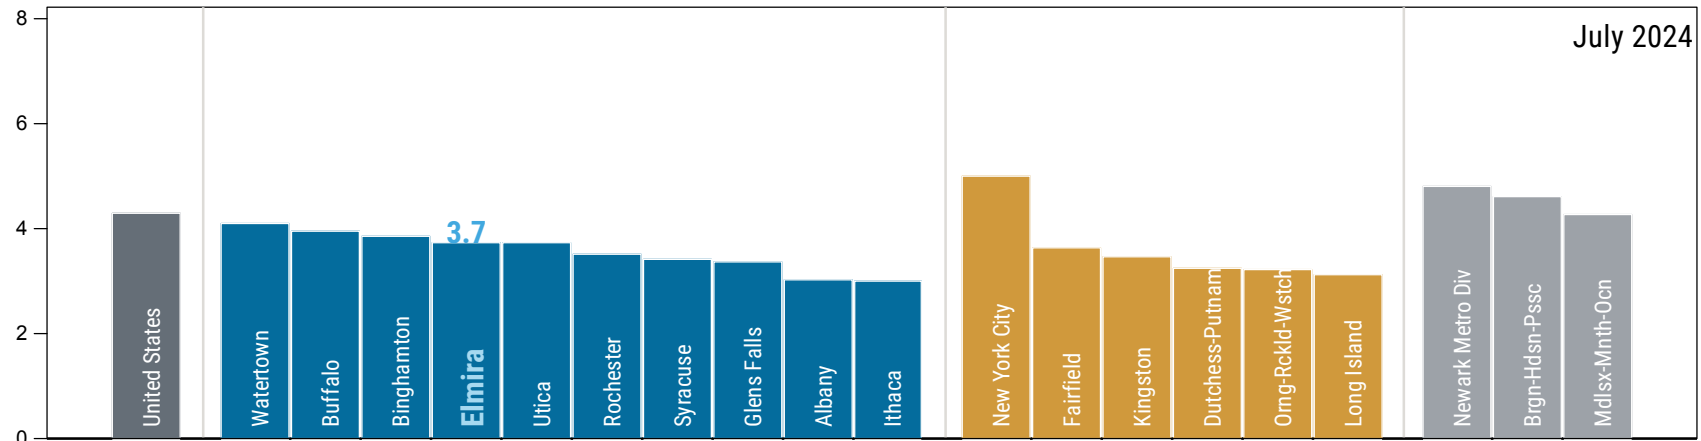

Unemployment Rate by Metro Area

Percent

Sources: U.S. Bureau of Labor Statistics; Moody's Economy.com.