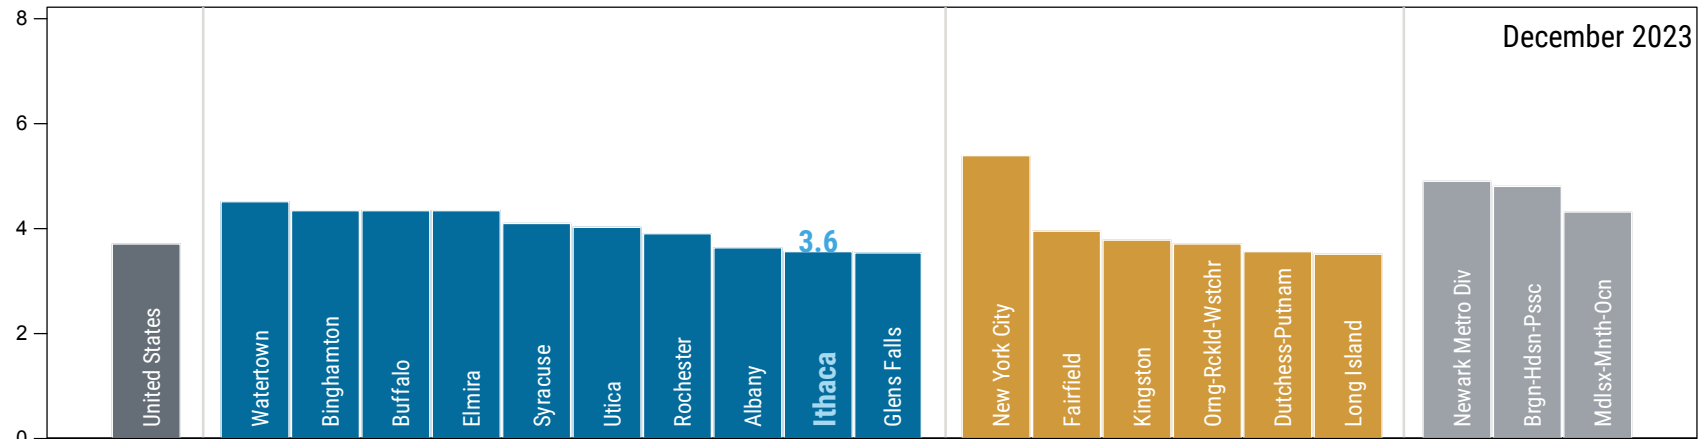

Unemployment Rate by Metro Area

Percent

Sources: U.S. Bureau of Labor Statistics; Moody's Economy.com.