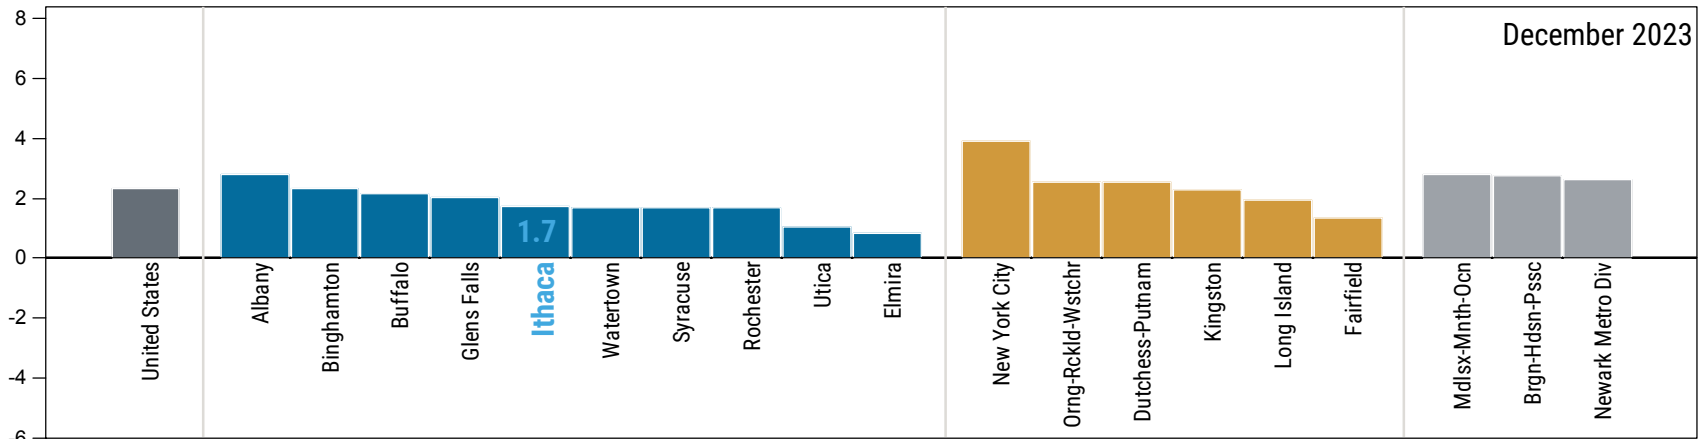

Ithaca Metro Economic Indicators

Annual Employment Change by Metro Area

Percent

Sources: U.S. Bureau of Labor Statistics; Moody's Economy.com. Note: Data are early benchmarked by New York Fed staff. Note: Employment change calculated as last 12 months over previous 12 months.