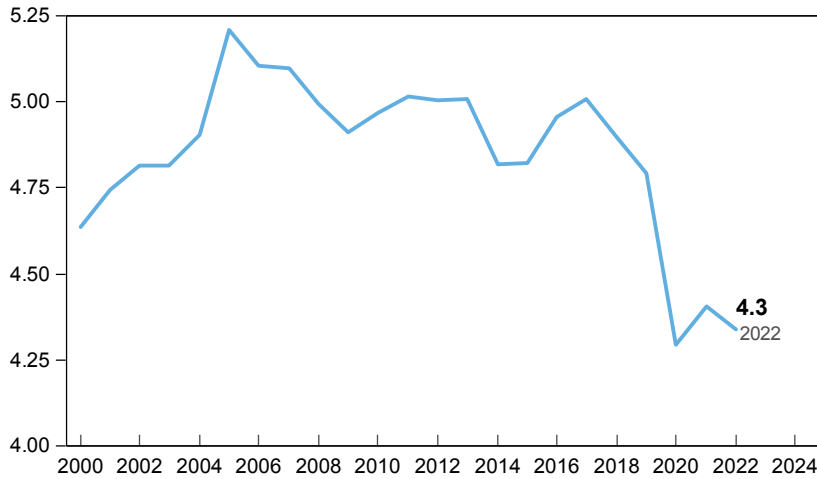

Ithaca Metro Economic Indicators

Retail Trade Employment

Thousands

Sources: U.S. Bureau of Labor Statistics; Moody's Economy.com.